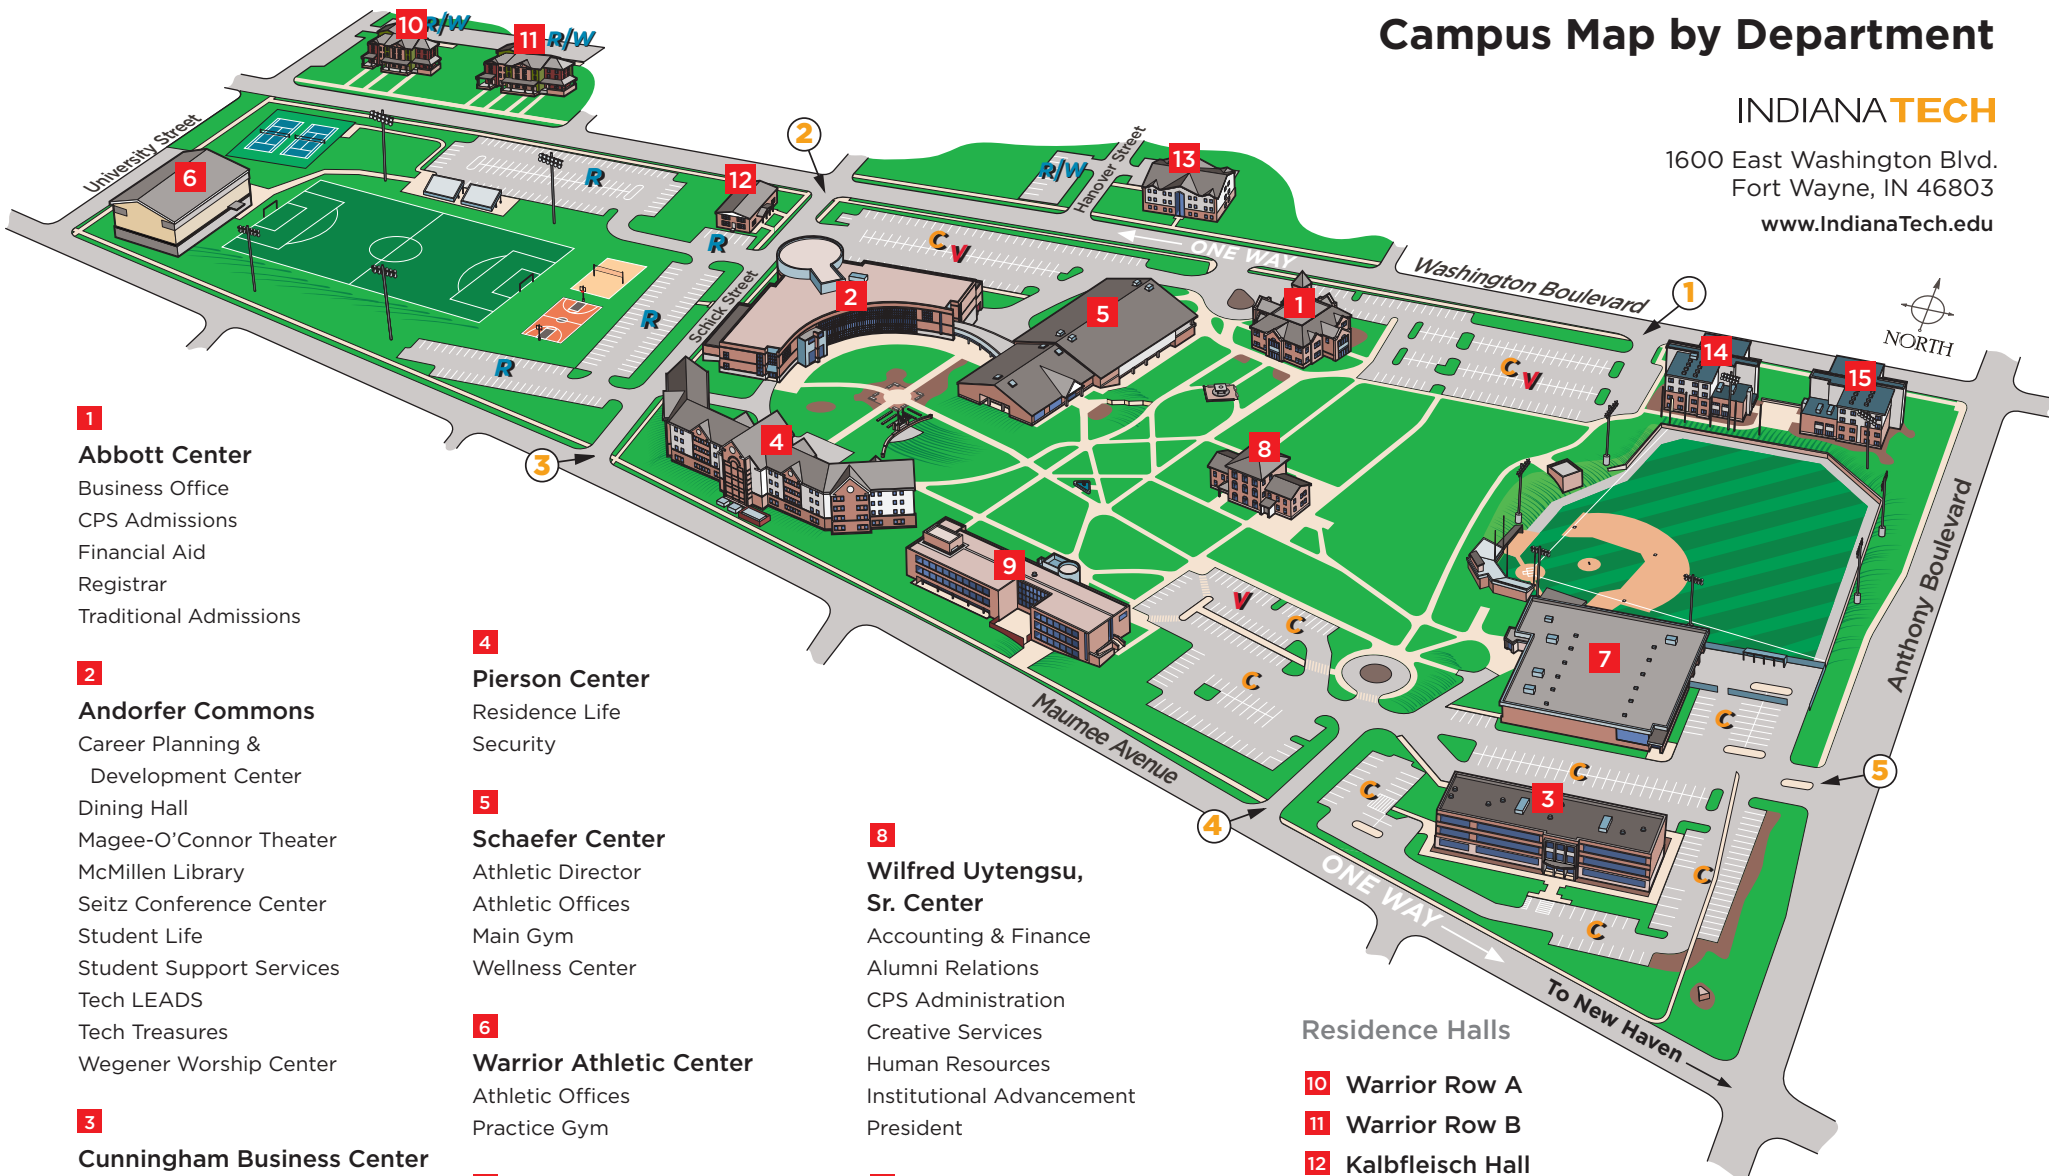

# Campus Map by Department

INDIANA**TECH**

1600 East Washington Blvd.  
Fort Wayne, IN 46803

[www.IndianaTech.edu](http://www.IndianaTech.edu)

**1**  
**Abbott Center**  
Business Office  
CPS Admissions  
Financial Aid  
Registrar  
Traditional Admissions

**2**  
**Andorfer Commons**  
Career Planning &  
Development Center  
Dining Hall  
Magee-O'Connor Theater  
McMillen Library  
Seitz Conference Center  
Student Life  
Student Support Services  
Tech LEADS  
Tech Treasures  
Wegener Worship Center

## Entrances

Office/Department	Building Name	Map #
Information Technology Services	Zollner Engineering Center	9
Institutional Advancement	Wilfred Uytengsu, Sr. Center	8
Magee-O'Connor Theater	Andorfer Commons	2
Main Gym	Schaefer Center	5
McMillen Library	Andorfer Commons	2
Ph.D. in Global Leadership	Cunningham Business Center	3
Practice Gym	Warrior Athletic Center	6
President	Wilfred Uytengsu, Sr. Center	8
Registrar	Abbott Center	1
Residence Life	Pierson Center	4
School of Computer Sciences	Zollner Engineering Center	9
School of Education	Cunningham Business Center	3
Security	Pierson Center	4
Seitz Conference Center	Andorfer Commons	2
Shipping & Receiving	Warrior Field House	7
Student Life	Andorfer Commons	2
Student Support Services	Andorfer Commons	2
Tech LEADS	Andorfer Commons	2
Tech Treasures	Andorfer Commons	2
Traditional Admissions	Abbott Center	1
Warrior Information Network	Cunningham Business Center	3
Wegener Worship Center	Andorfer Commons	2
Wellness Center	Schaefer Center	5