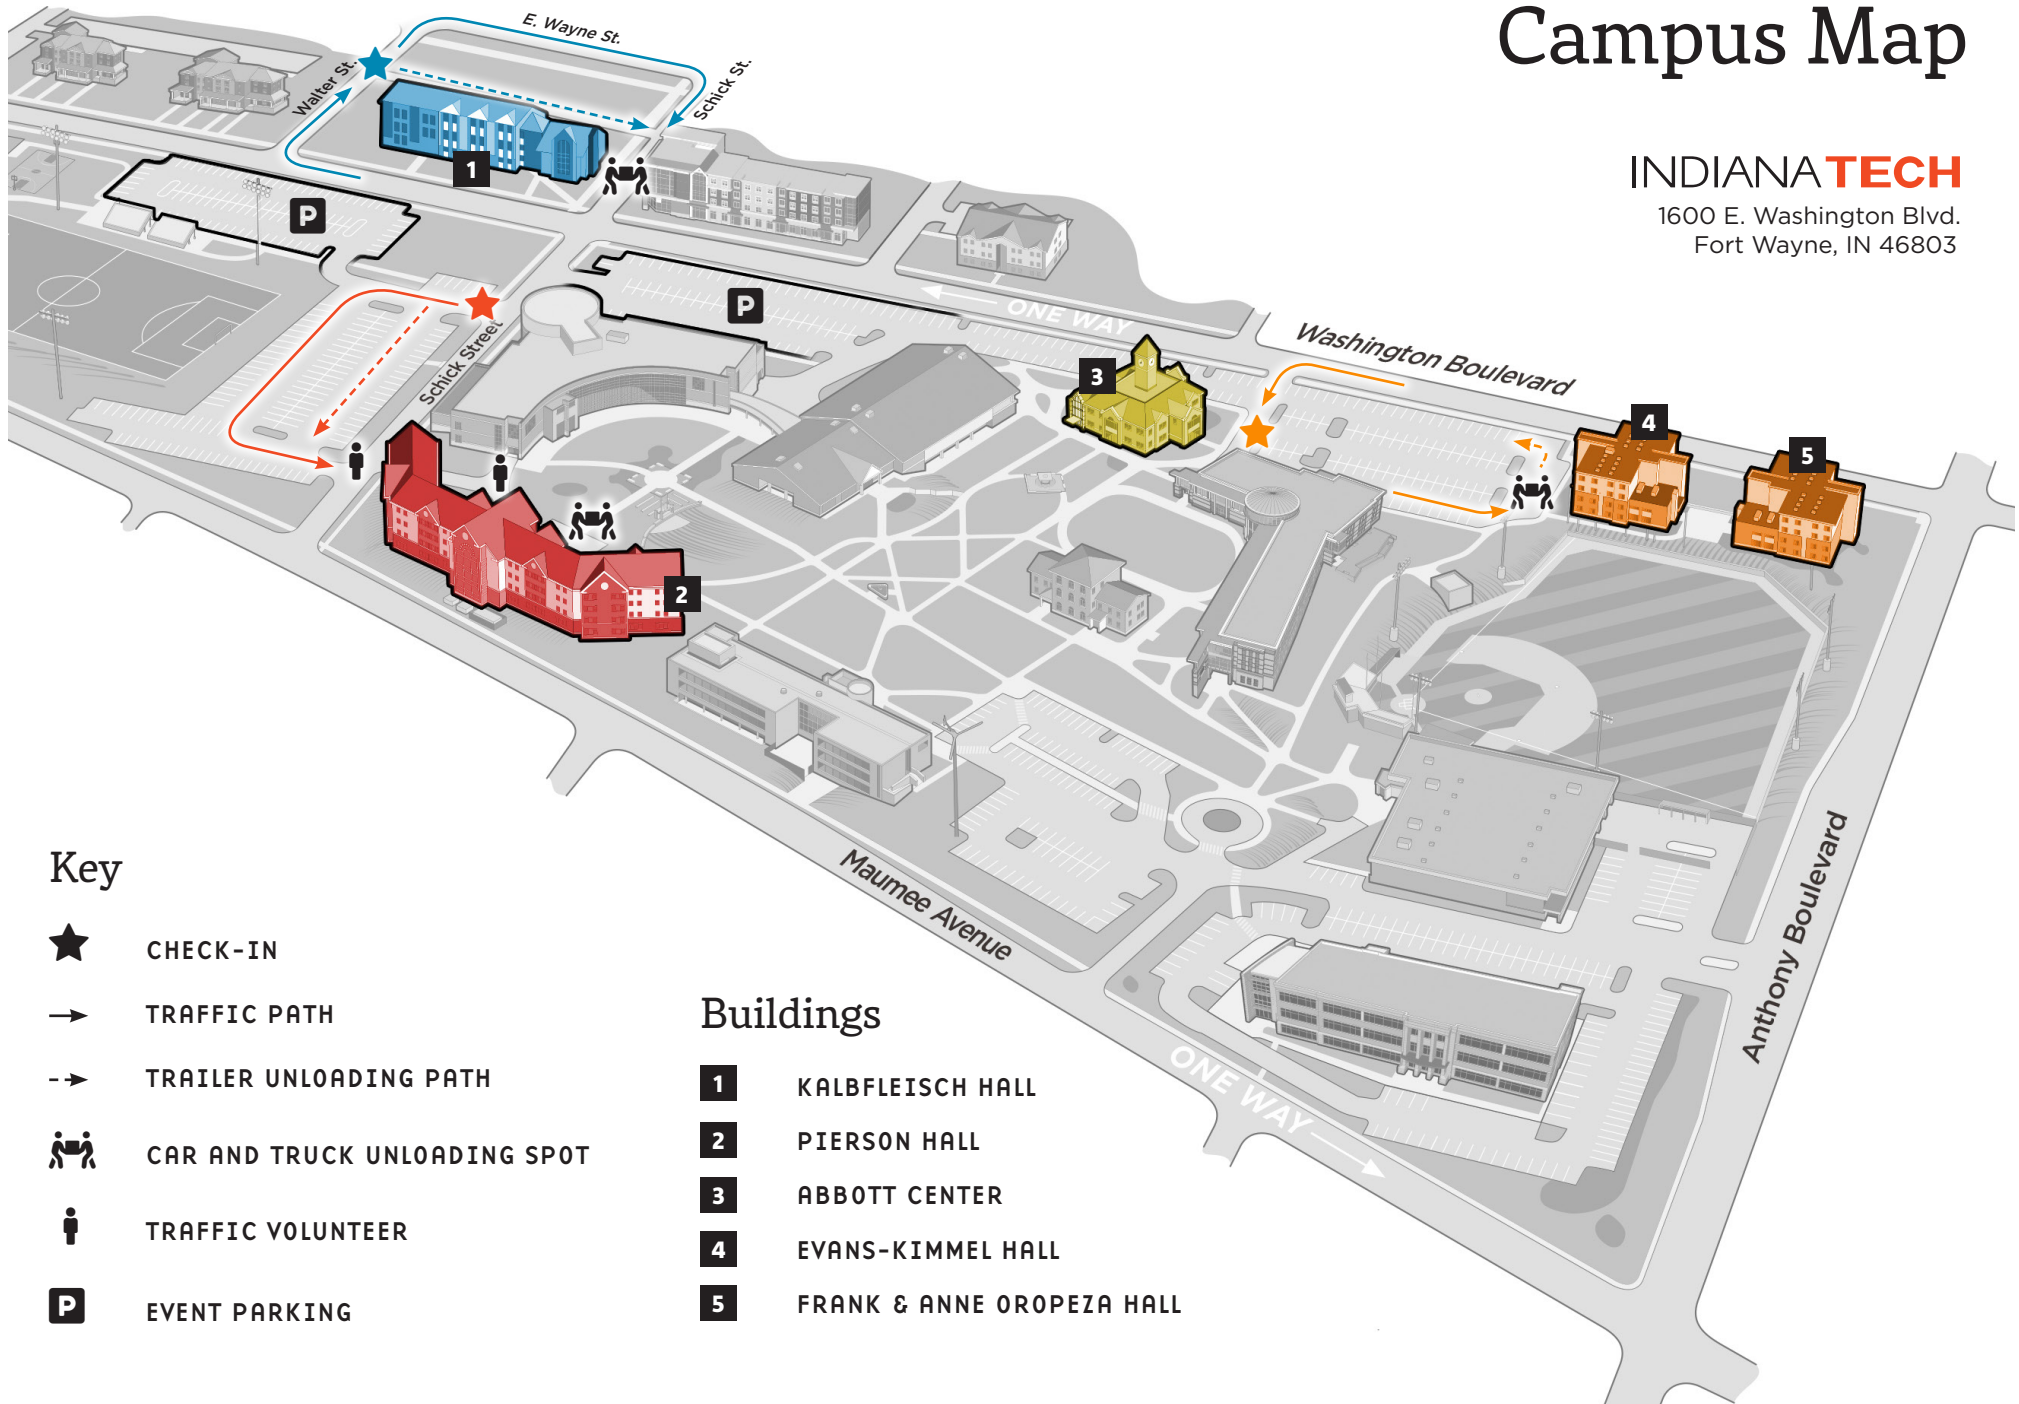

# Move-in Campus Map

**INDIANA**TECH

1600 E. Washington Blvd.  
Fort Wayne, IN 46803

## Key

- ★ CHECK-IN
- TRAFFIC PATH
- - → TRAILER UNLOADING PATH
- 🚗 CAR AND TRUCK UNLOADING SPOT
- 🧑 TRAFFIC VOLUNTEER
- P** EVENT PARKING

## Buildings

- 1** KALBFLEISCH HALL
- 2** PIERSON HALL
- 3** ABBOTT CENTER
- 4** EVANS-KIMMEL HALL
- 5** FRANK & ANNE OROPEZA HALL